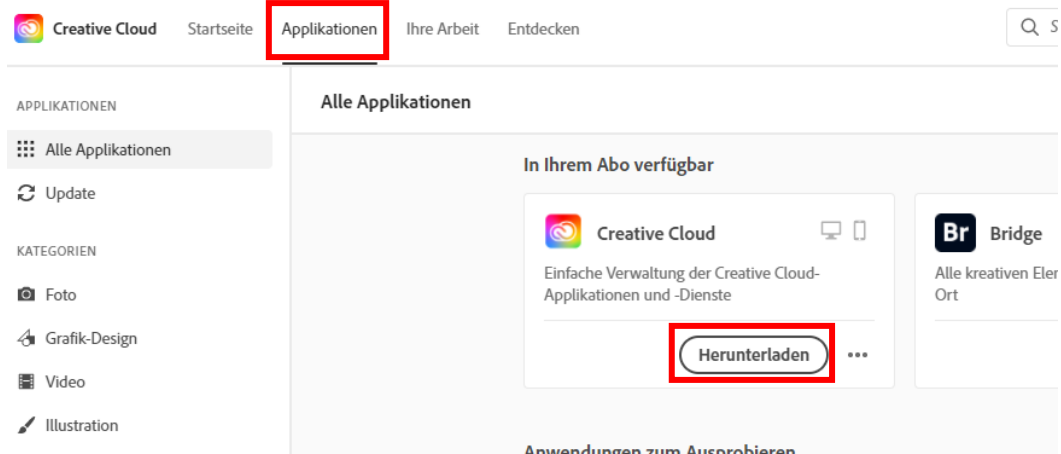

## Enter your password

Personal Account  
test.adobe@stud.fhgr.ch

Password  

Stay signed in

Continue

5. Adobe Creative Cloud can now be downloaded at “Applikationen”

6. **Attention:** At “Kontoauthentifizierung” you must use your system password and not your password for the Adobe account.
7. After the installation various programs can be installed via the Creative Cloud Desktop.