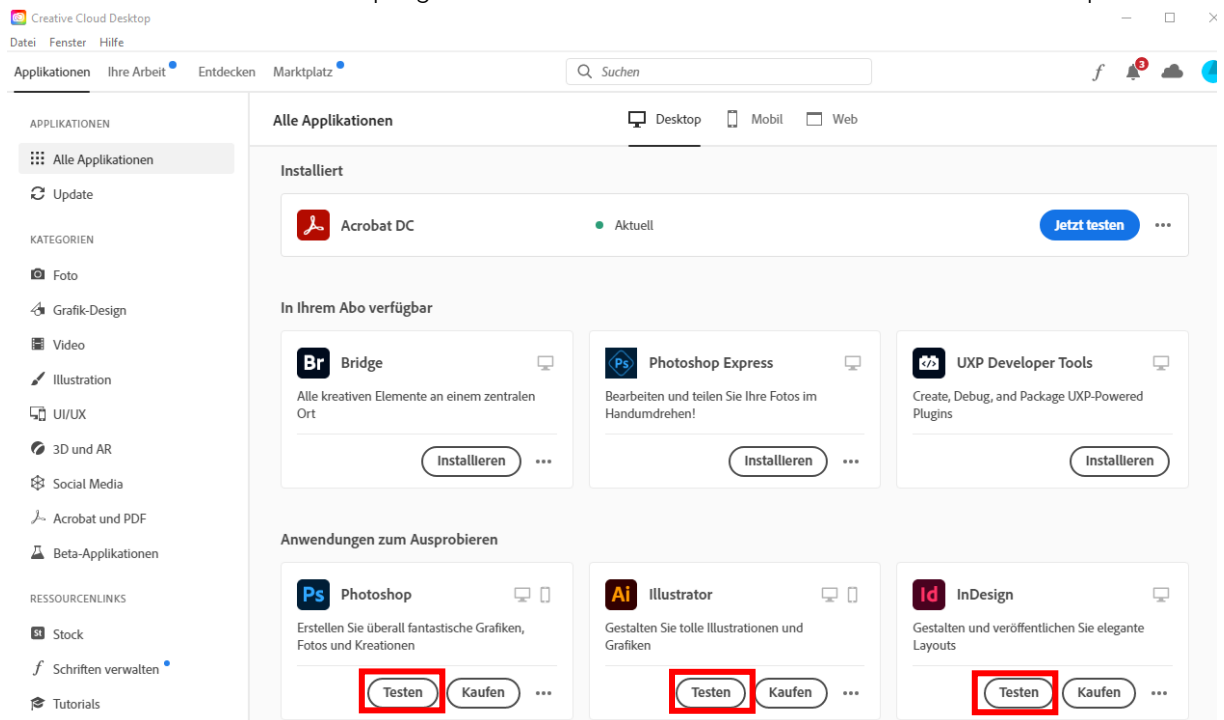

## Enter your password

Personal Account  
test.adobe@stud.fhgr.ch

Password  

Stay signed in

Continue

5. Adobe Creative Cloud can now be downloaded at “Applikationen”

6. **Attention:** At “Kontoauthentifizierung” you must use your system password and not your password for the Adobe account.
7. After the installation various programs can be installed via the Creative Cloud Desktop.